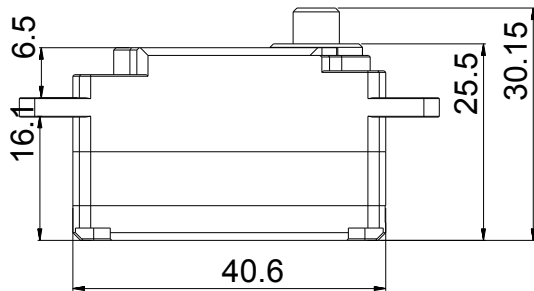

# THV1007

|               |                   |
|---------------|-------------------|
| Torque:       | 10kg-cm/6.0V      |
|               | 12kg-cm/7.4V      |
| Speed:        | 0.1sec/60° /6.0V  |
|               | 0.09sec/60° /7.4V |
| Weight:       | 55.5g/2oz         |
| Bearing Type: | 2 BB              |
| Motor Type:   | Coreless          |
| Gear Type:    | Titanium          |
| Dimension:    | 40x20x25.5mm      |
|               | 1.6x0.8x1in       |