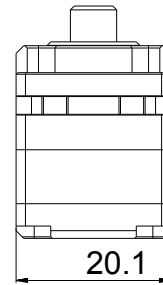

# THV1007

|               |                   |
|---------------|-------------------|
| Torque:       | 10kg-cm/6.0V      |
|               | 12kg-cm/7.4V      |
| Speed:        | 0.1sec/60° /6.0V  |
|               | 0.09sec/60° /7.4V |
| Weight:       | 55.5g/2oz         |
| Bearing Type: | 2 BB              |
| Motor Type:   | Coreless          |
| Gear Type:    | Titanium          |
| Dimension:    | 40x20x25.5mm      |
|               | 1.6x0.8x1in       |