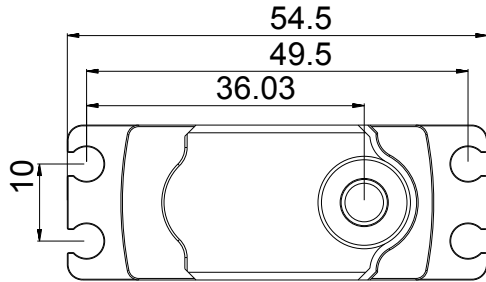

# THV1007

|               |                   |
|---------------|-------------------|
| Torque:       | 10kg-cm/6.0V      |
|               | 12kg-cm/7.4V      |
| Speed:        | 0.1sec/60° /6.0V  |
|               | 0.09sec/60° /7.4V |
| Weight:       | 55.5g/2oz         |
| Bearing Type: | 2 BB              |
| Motor Type:   | Coreless          |
| Gear Type:    | Titanium          |
| Dimension:    | 40x20x25.5mm      |
|               | 1.6x0.8x1in       |