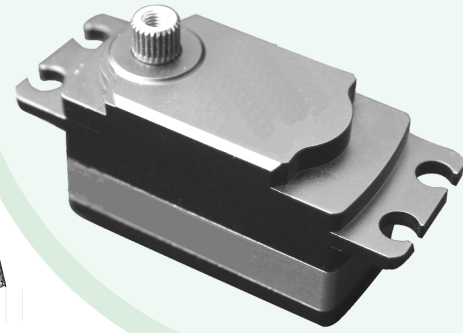

# THV1007

|               |                   |
|---------------|-------------------|
| Torque:       | 10kg-cm/6.0V      |
|               | 12kg-cm/7.4V      |
| Speed:        | 0.1sec/60° /6.0V  |
|               | 0.09sec/60° /7.4V |
| Weight:       | 55.5g/2oz         |
| Bearing Type: | 2 BB              |
| Motor Type:   | Coreless          |
| Gear Type:    | Titanium          |
| Dimension:    | 40x20x25.5mm      |
|               | 1.6x0.8x1in       |