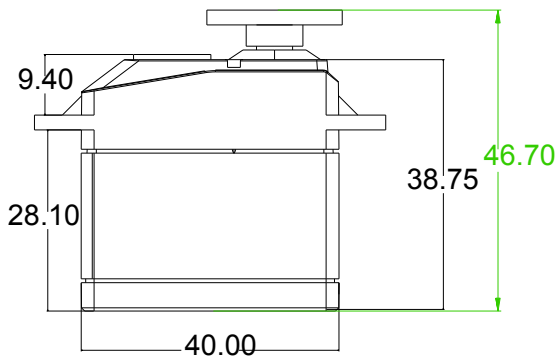

# THBL150

Torque:	14.5kg-cm/6.0V
	16.6kg-cm/7.4V
Speed:	0.13sec/60° /6.0V
	0.12sec/60° /7.4V
Weight:	65g/2.3oz
Bearing Type:	2 BB
Motor Type:	Brushless
Gear Type:	Titanium
Dimension:	40x20x37.5mm
	1.6x0.8x1.5in