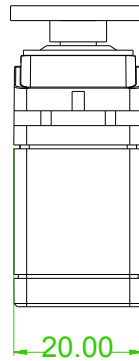

# THBL150

Torque:	14.5kg-cm/6.0V
	16.6kg-cm/7.4V
Speed:	0.13sec/60° /6.0V
	0.12sec/60° /7.4V
Weight:	65g/2.3oz
Bearing Type:	2 BB
Motor Type:	Brushless
Gear Type:	Titanium
Dimension:	40x20x37.5mm
	1.6x0.8x1.5in