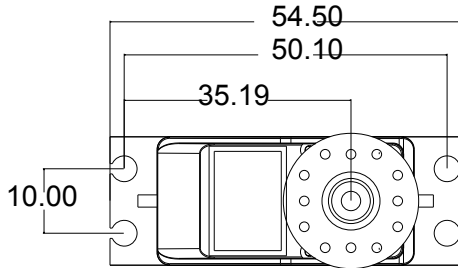

# THBL150

Torque:	14.5kg-cm/6.0V
	16.6kg-cm/7.4V
Speed:	0.13sec/60° /6.0V
	0.12sec/60° /7.4V
Weight:	65g/2.3oz
Bearing Type:	2 BB
Motor Type:	Brushless
Gear Type:	Titanium
Dimension:	40x20x37.5mm
	1.6x0.8x1.5in