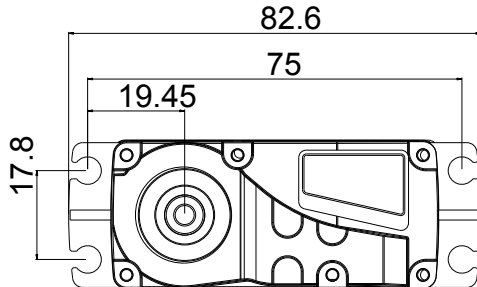

# TDM4000

Torque:	42kg-cm/6.0V
	50kg-cm/7.4V
	54kg-cm/8.4V
Speed:	0.155sec/60° /6.0V
	0.13sec/60° /7.4V
	0.115sec/60° /8.4V
Weight:	146g/5.1oz
Bearing Type:	2 BB
Motor Type:	Brushed
Gear Type:	Metal
Dimension:	65.8x30x57.4mm
	2.6x1.2x2.3in