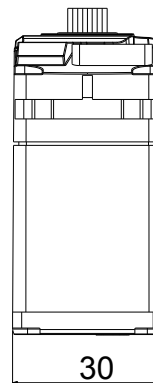

# TDM4000

Torque:	42kg-cm/6.0V
	50kg-cm/7.4V
	54kg-cm/8.4V
Speed:	0.155sec/60° /6.0V
	0.13sec/60° /7.4V
	0.115sec/60° /8.4V
Weight:	146g/5.1oz
Bearing Type:	2 BB
Motor Type:	Brushed
Gear Type:	Metal
Dimension:	65.8x30x57.4mm
	2.6x1.2x2.3in