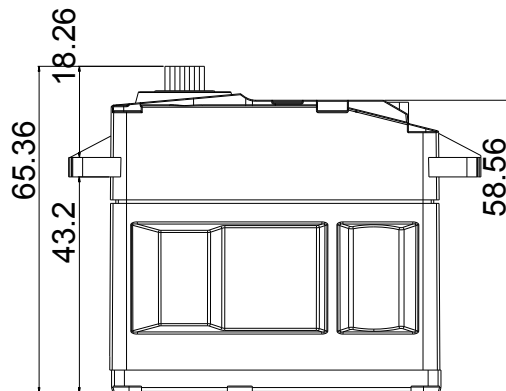

# TDM4000

Torque:	42kg-cm/6.0V
	50kg-cm/7.4V
	54kg-cm/8.4V
Speed:	0.155sec/60° /6.0V
	0.13sec/60° /7.4V
	0.115sec/60° /8.4V
Weight:	146g/5.1oz
Bearing Type:	2 BB
Motor Type:	Brushed
Gear Type:	Metal
Dimension:	65.8x30x57.4mm
	2.6x1.2x2.3in