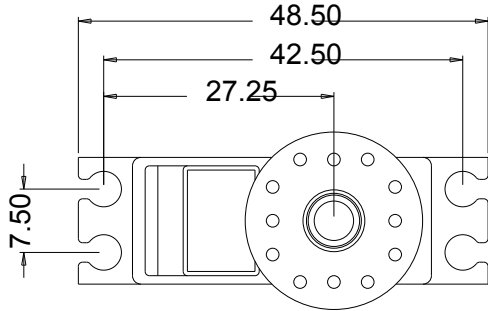

# TDM0260

Torque:	3.6kg-cm/4.8V
	4.0kg-cm/6.0V
Speed:	0.13sec/60° /4.8V
	0.12sec/60° /6.0V
Weight:	28g/1.0oz
Bearing Type:	2 BB
Motor Type:	Brushed
Gear Type:	Metal
Dimension:	33.5x15x29mm
	1.4x0.6x1.1in