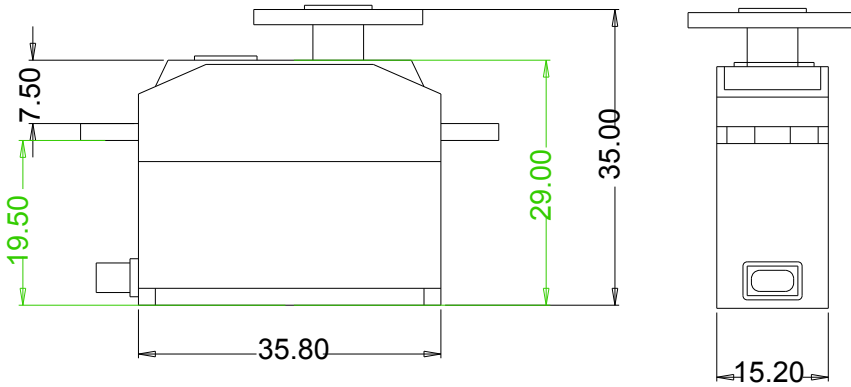

# TDM0260

Torque:	3.6kg-cm/4.8V
	4.0kg-cm/6.0V
Speed:	0.13sec/60° /4.8V
	0.12sec/60° /6.0V
Weight:	28g/1.0oz
Bearing Type:	2 BB
Motor Type:	Brushed
Gear Type:	Metal
Dimension:	33.5x15x29mm
	1.4x0.6x1.1in