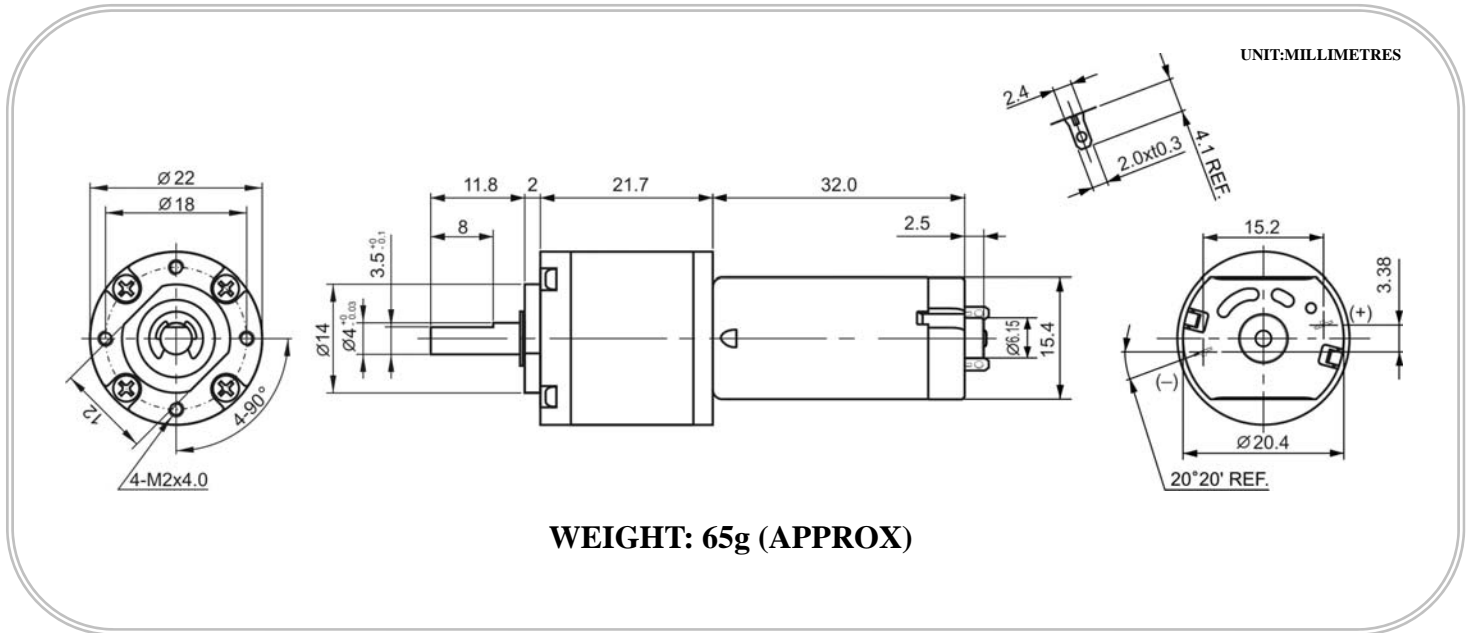

TF180SC-IG22 series

Typical Applications: Precision Instruments /Toys and Models
 - Household Appliances - Motorized Plastic Model

MODEL	VOLTAGE		MOTOR	OUTPUT		STEP DOWN	MAXIMUM TORQUE	
	OPERATION RANGE	NOMINAL		SPEED rpm	CURRENT A		SPEED rpm	mN-m
TF180SC-07590Y-IG2262	12~24V	24V CONSTANT	4100	0.04	66	62	114.66	1.17