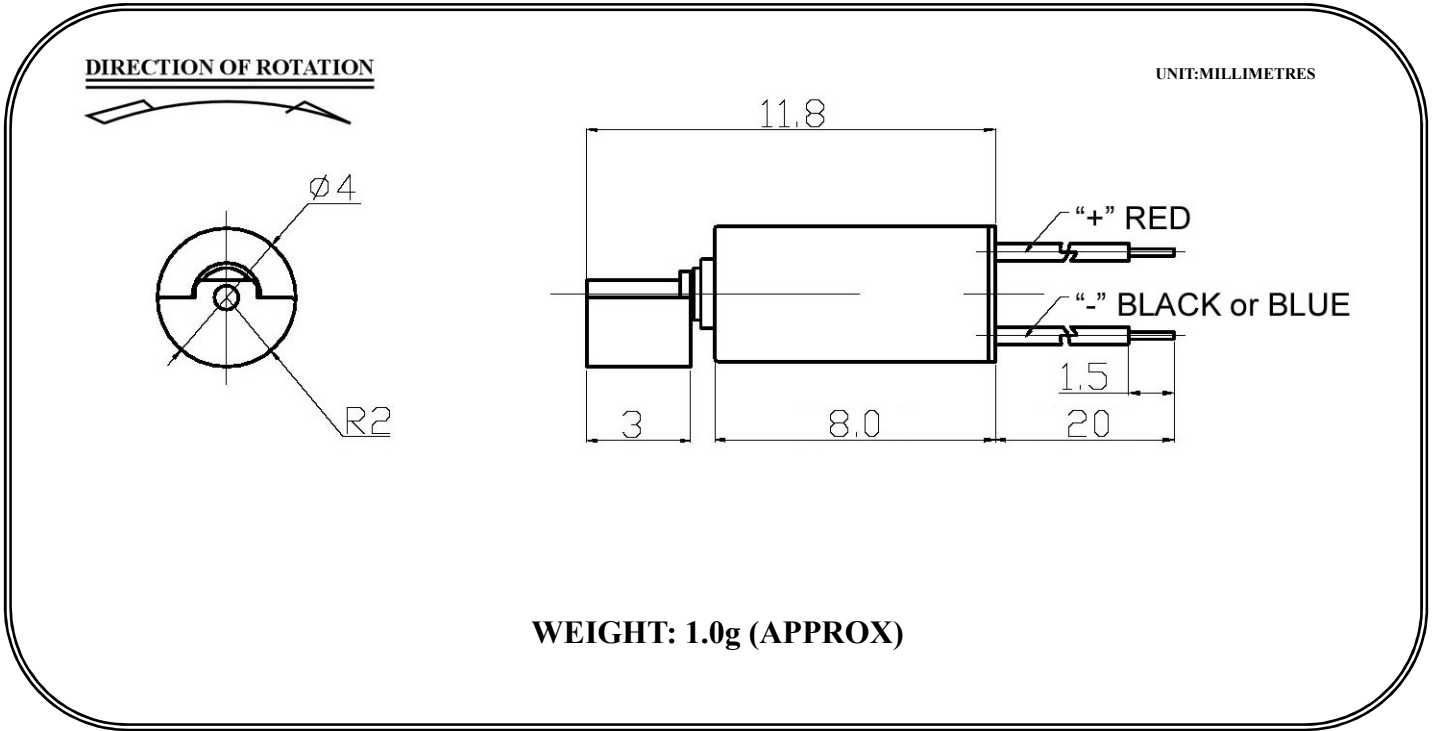

TCL408 coreless series

Typical Applications : Precision Instruments
 - Pager
 - Mobile Phone

MODEL	VOLTAGE		RATED		STALL
	OPERATION RANGE	NOMINAL	SPEED	CURRENT	CURRENT
			rpm	mA	mA
TCL408	3.0~6.0V	3.0V CONSTANT	14000±2000	90 Max	110 Max