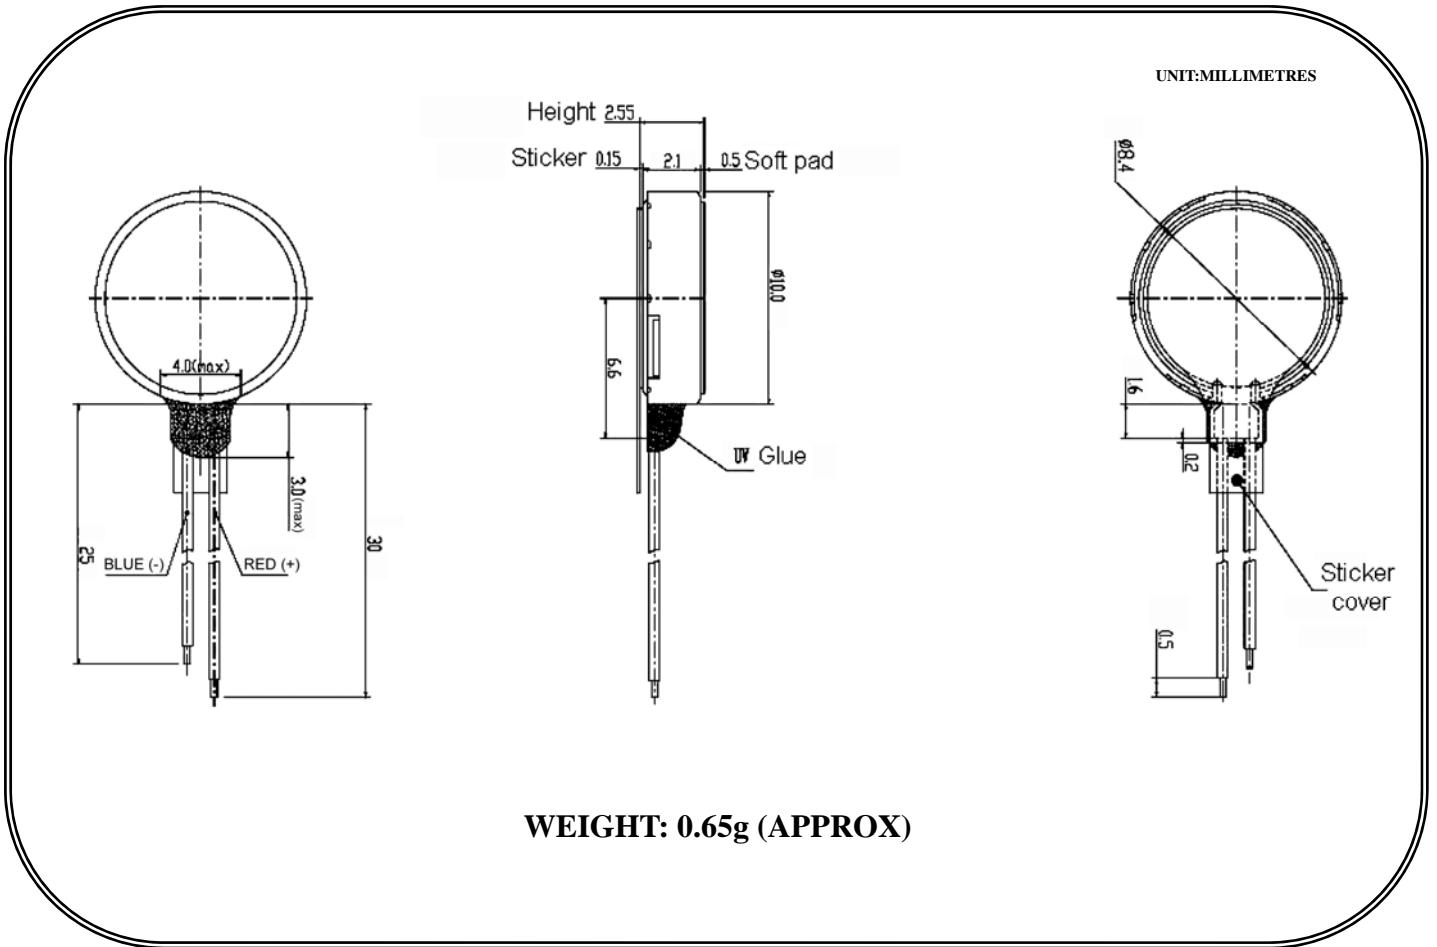

# TB10 coreless series

Typical Applications : Precision Instruments  
 - Pager  
 - Mobile Phone

MODEL	VOLTAGE		RATED		STALL
	OPERATION RANGE	NOMINAL	SPEED rpm	CURRENT mA	CURRENT mA
TB10-3V	2.5~3.5V	3.0V CONSTANT	12000 Min	80 Max	120 Max